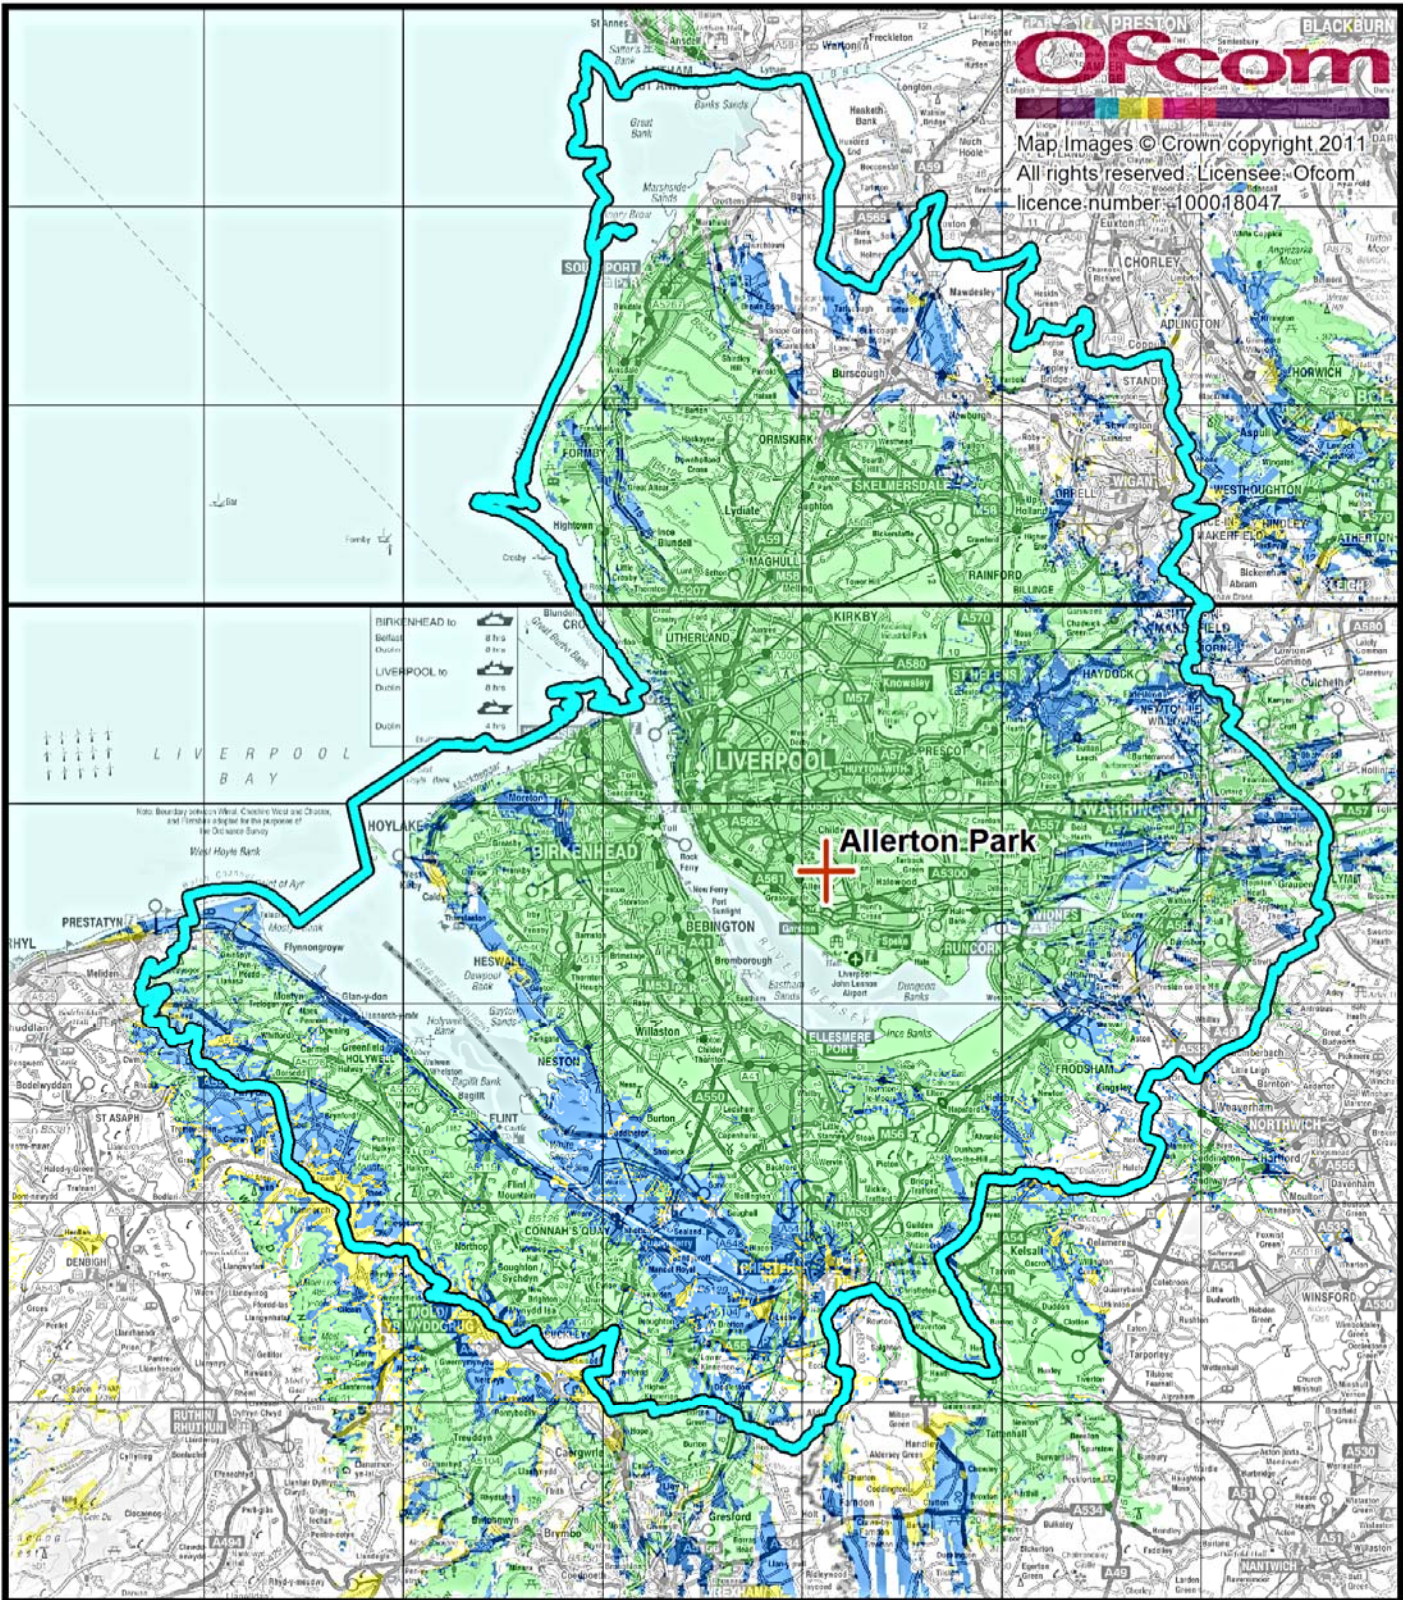

Liverpool - BBC Merseyside

Ofcom
 Map Images © Crown copyright 2011
 All rights reserved. Licensee: Ofcom
 licence number: 100018047

Liverpool - Radio City

Liverpool - composite