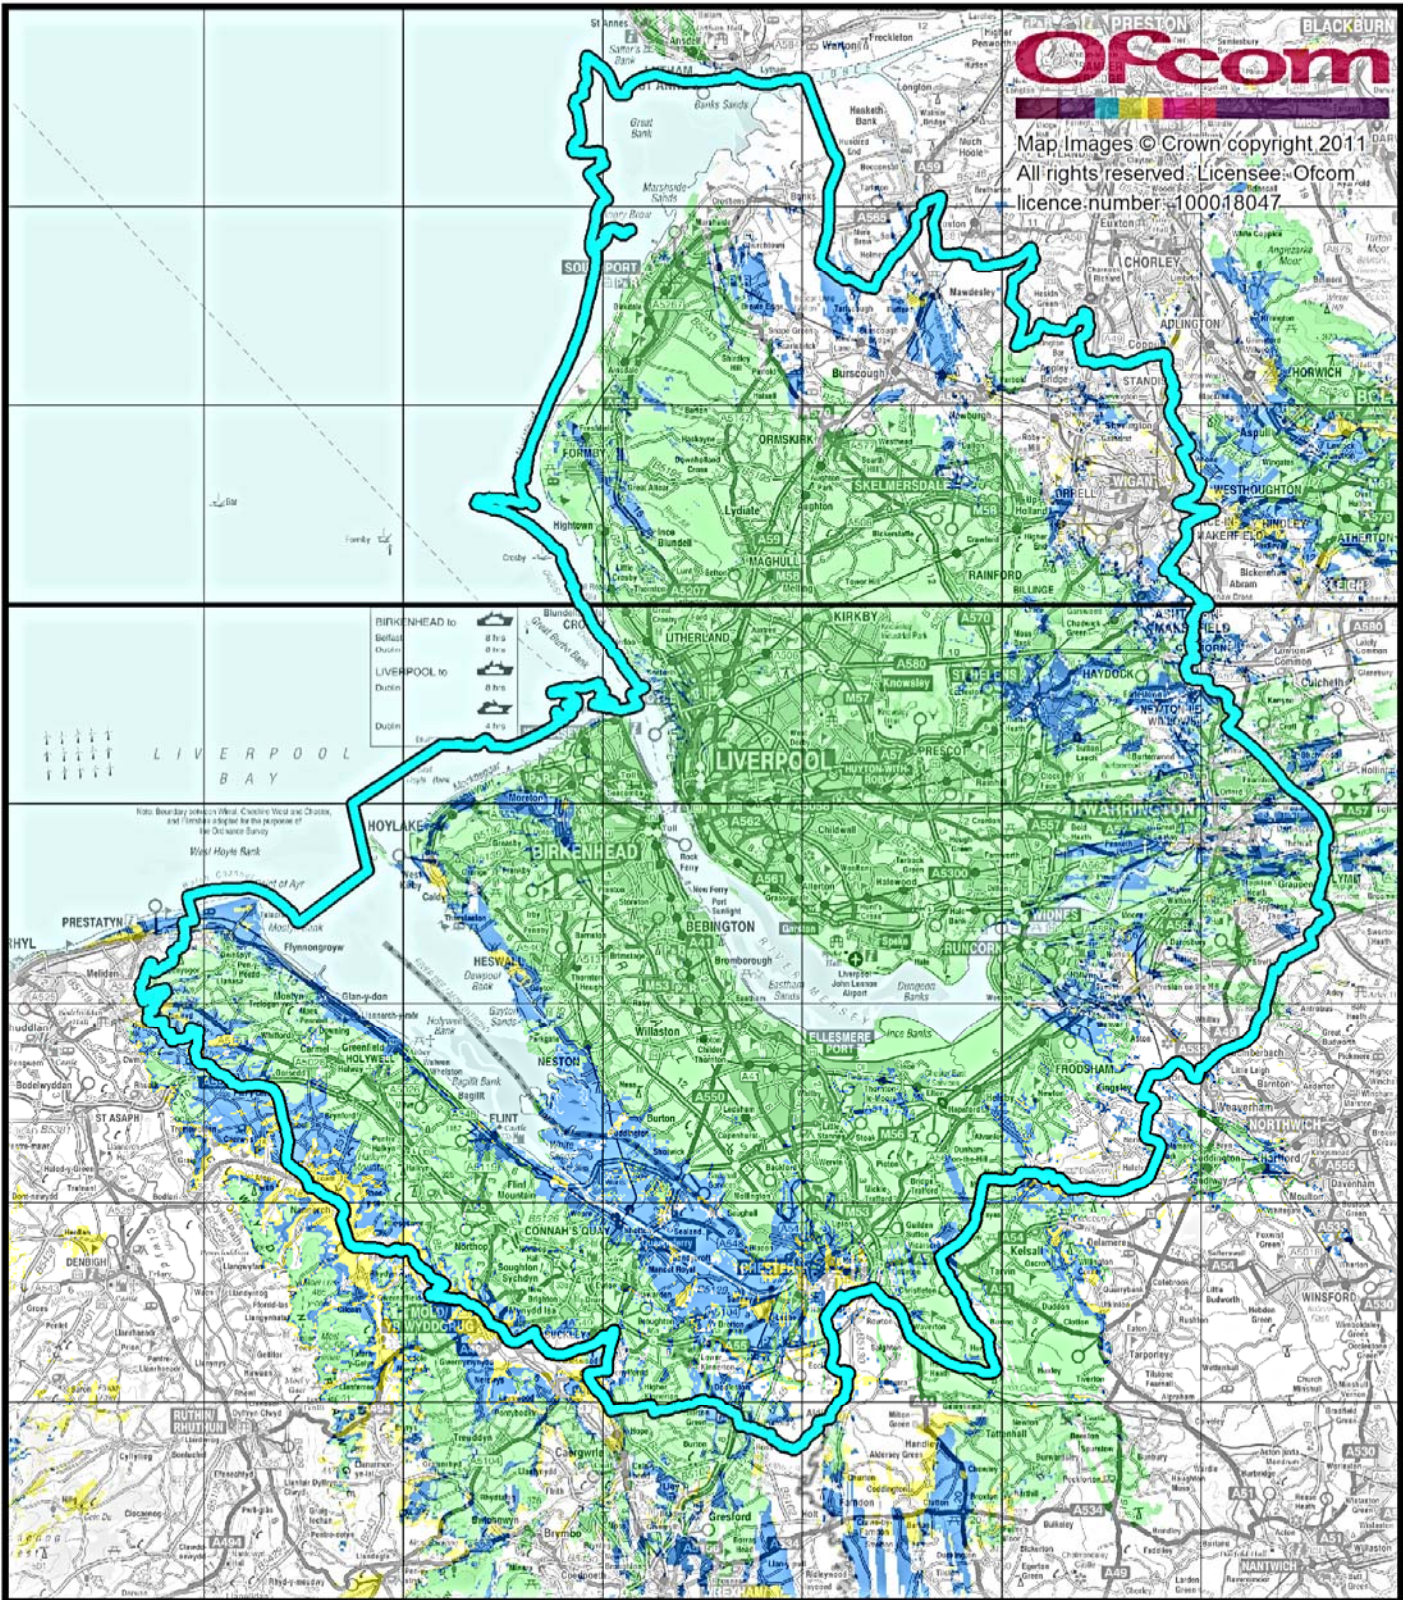

Liverpool - BBC Merseyside

Ofcom
 Map Images © Crown copyright 2011
 All rights reserved. Licensee: Ofcom
 licence number: 100018047

Liverpool - Radio City

Liverpool - composite