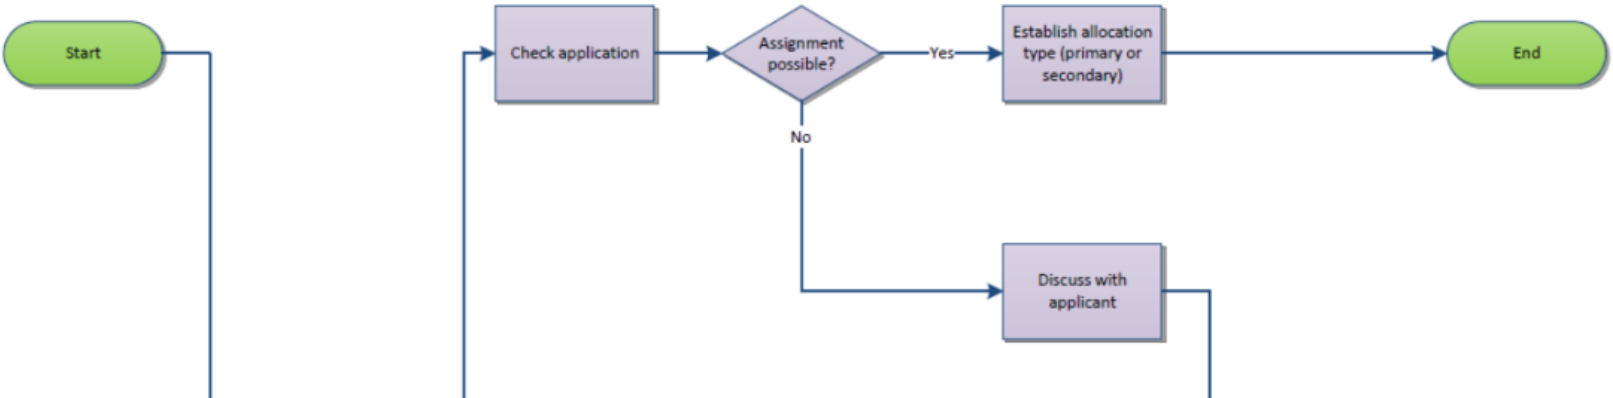

Repeater and Beacon Notice of Variations Process Maps

RBNOV1_AM: Check Request

Version 1.2 | 02.12.16

Function

ETCC (RSGB)

Customer

- Manual
- SMS
- Salesforce
- Customer
- SAP
- External
- SharePoint
- Excel