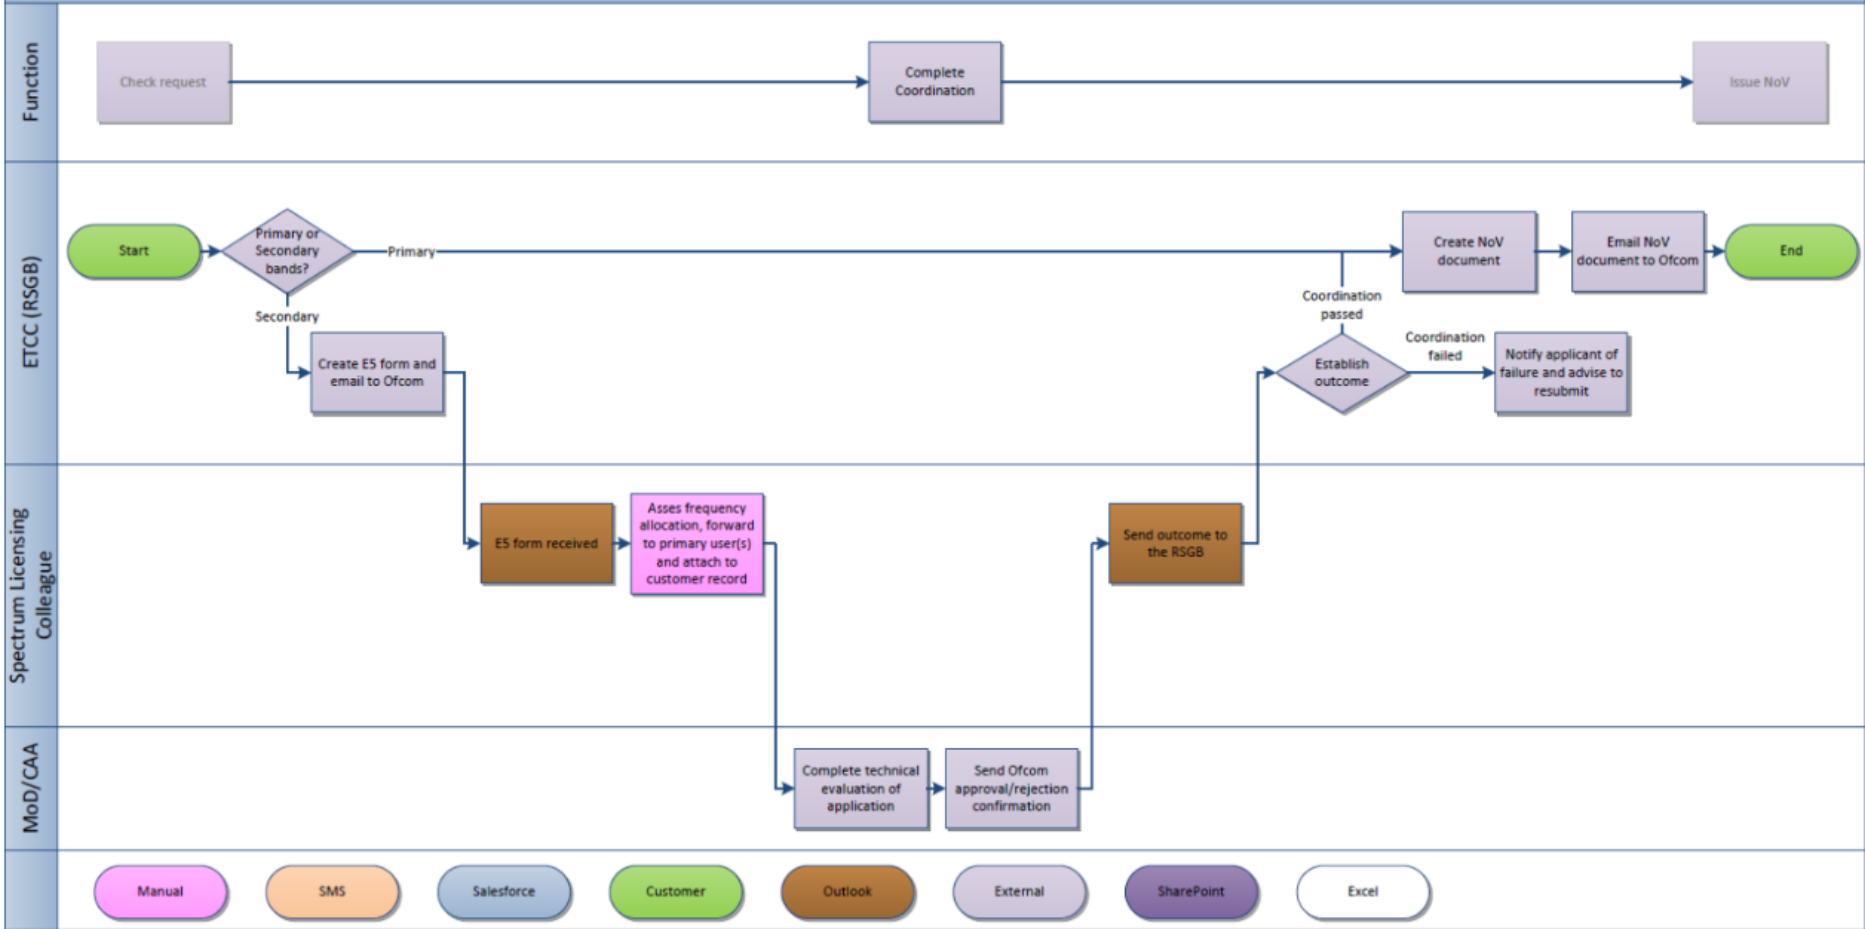

Repeater and Beacon Notice of Variations Process Maps

RBNOV1_AM: Check Request

Version 1.2 | 02.12.16

Function

ETCC (RSGB)

Customer

- Manual
- SMS
- Salesforce
- Customer
- SAP
- External
- SharePoint
- Excel

RBNOV2_AM: Complete Coordination

Version 1.2 | 02.12.16

RBNOV3_AM: Issue NoV

Version 1.2 | 02.12.16

Function

ETCC (R5GB)

Spectrum Licensing Colleague

Customer