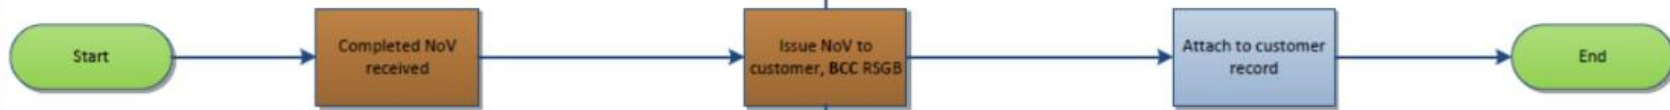

RBNOV2_AM: Complete Coordination

Version 1.2 | 02.12.16

RBNOV3_AM: Issue NoV

Version 1.2 | 02.12.16

Function

ETCC (R5GB)

Spectrum Licensing Colleague

Customer