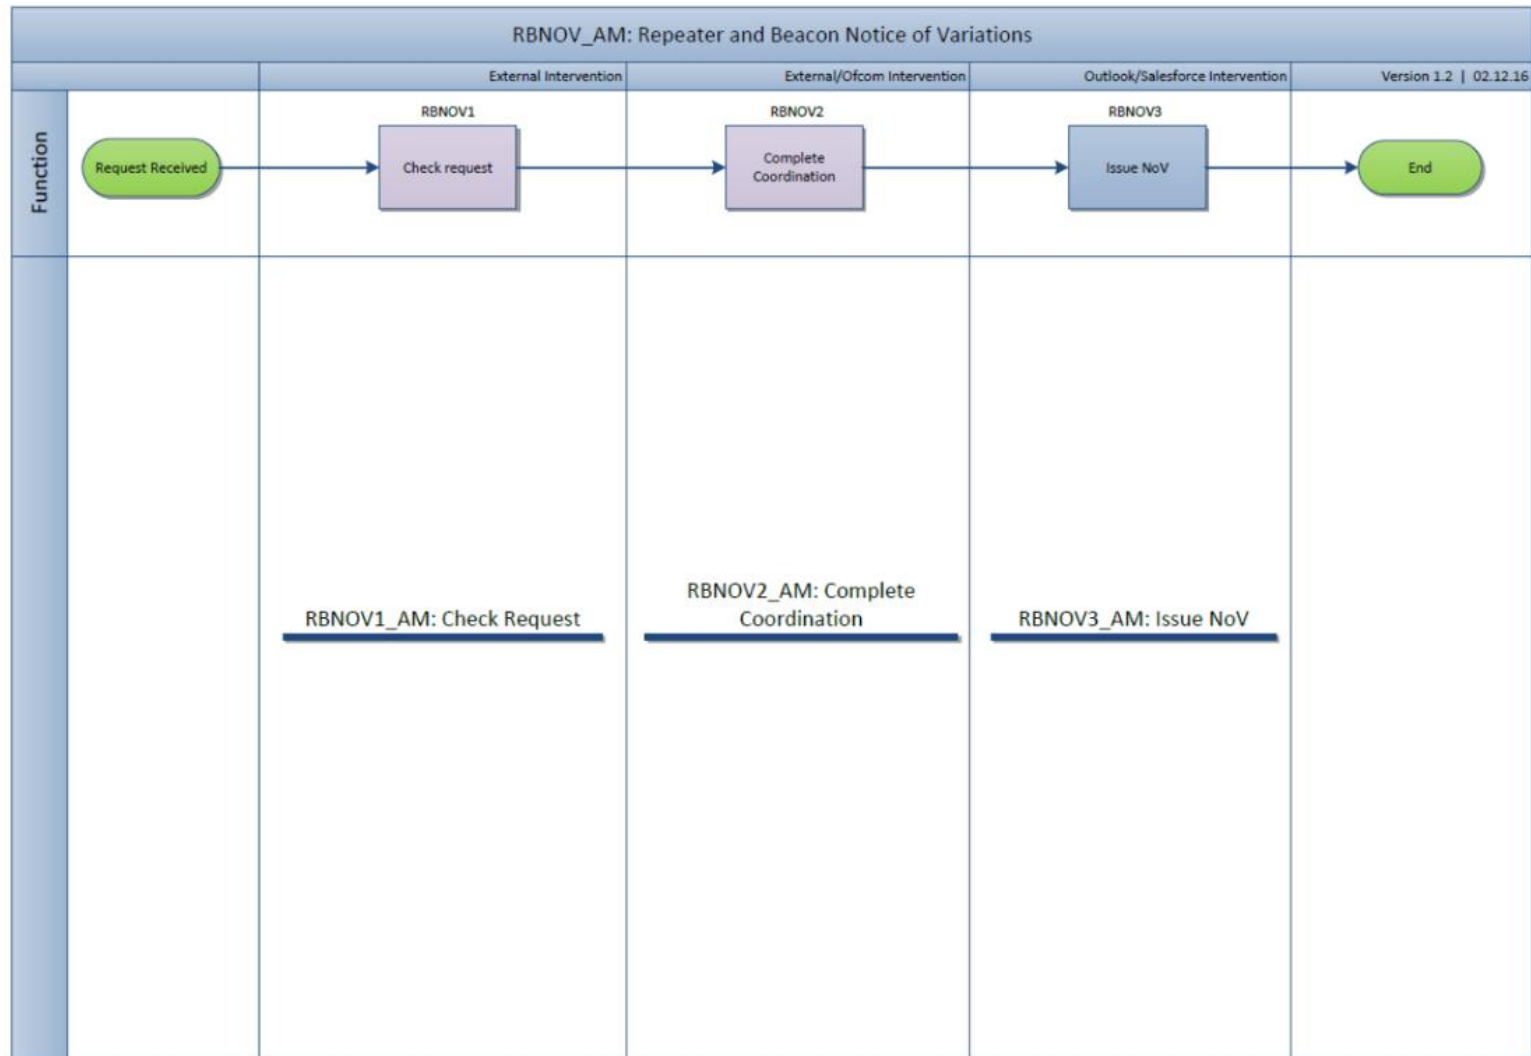

Repeater and Beacon Notice of Variations Process Maps

RBNOV1_AM: Check Request

Version 1.2 | 02.12.16

Function

ETCC (RSGB)

Customer

- Manual
- SMS
- Salesforce
- Customer
- SAP
- External
- SharePoint
- Excel

RBNOV2_AM: Complete Coordination

Version 1.2 | 02.12.16

RBNOV3_AM: Issue NoV

Version 1.2 | 02.12.16

Function

ETCC (R5GB)

Spectrum Licensing Colleague

Customer