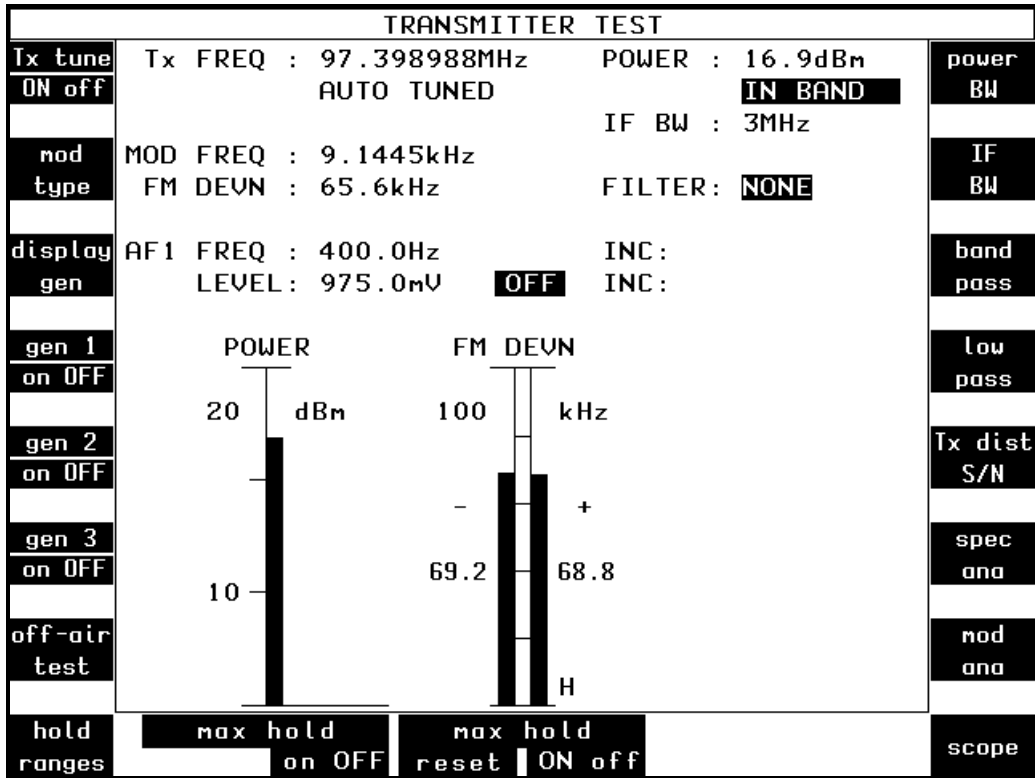

**ILR SHAFTESBURY L179 GOLD RADIO 97.4 MHz**

Fig 1  
A Chain Front Panel

Fig 2  
A Chain Audio Response

**ILR SHAFTESBURY L179 GOLD RADIO 97.4 MHz**

Fig 3  
Peak Programme Deviation

Fig 4  
Spectral Occupancy

**ILR SHAFTESBURY L179 GOLD RADIO 97.4 MHz**

Fig 5  
B Chain Front Panel

Fig 6  
B Chain Audio Response with Pre-emphasis and FM25 Audio Filter

**ILR SHAFTESBURY L179 GOLD RADIO 97.4 MHz**

Fig 7  
B Chain Peak Programme Deviation