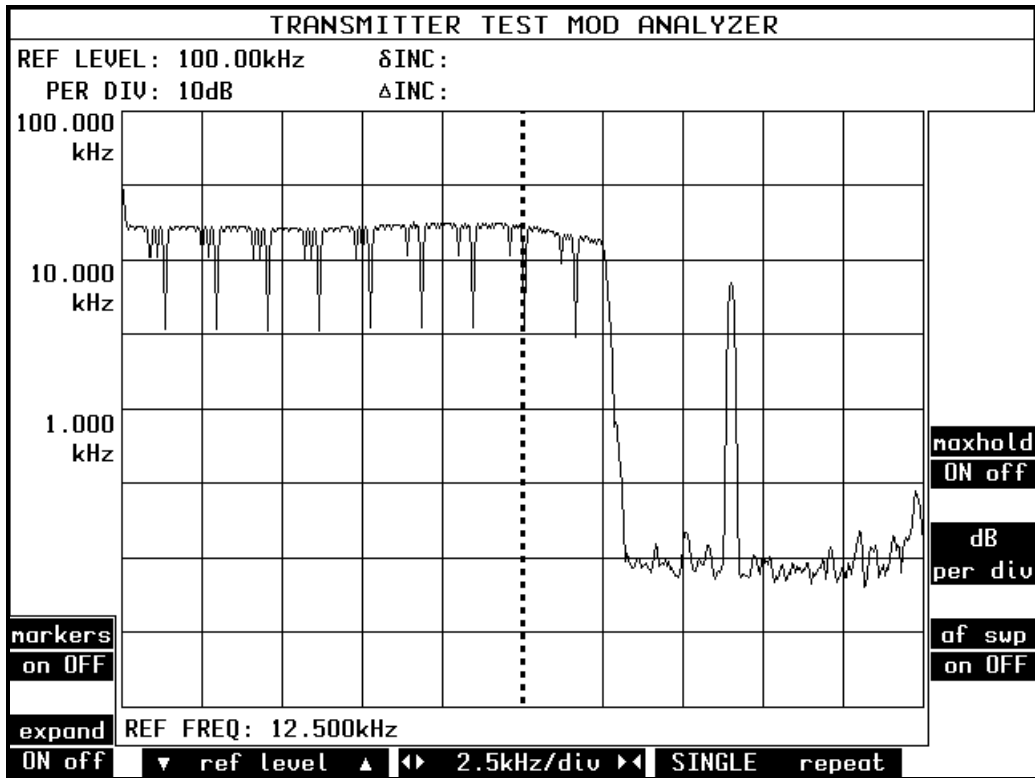

**ILR SHAFTESBURY L179 GOLD RADIO 97.4 MHz**

Fig 1  
A Chain Front Panel

Fig 2  
A Chain Audio Response

**ILR SHAFTESBURY L179 GOLD RADIO 97.4 MHz**

Fig 3  
Peak Programme Deviation

Fig 4  
Spectral Occupancy

**ILR SHAFTESBURY L179 GOLD RADIO 97.4 MHz**

Fig 5  
B Chain Front Panel

Fig 6  
B Chain Audio Response with Pre-emphasis and FM25 Audio Filter

**ILR SHAFTESBURY L179 GOLD RADIO 97.4 MHz**

Fig 7  
B Chain Peak Programme Deviation