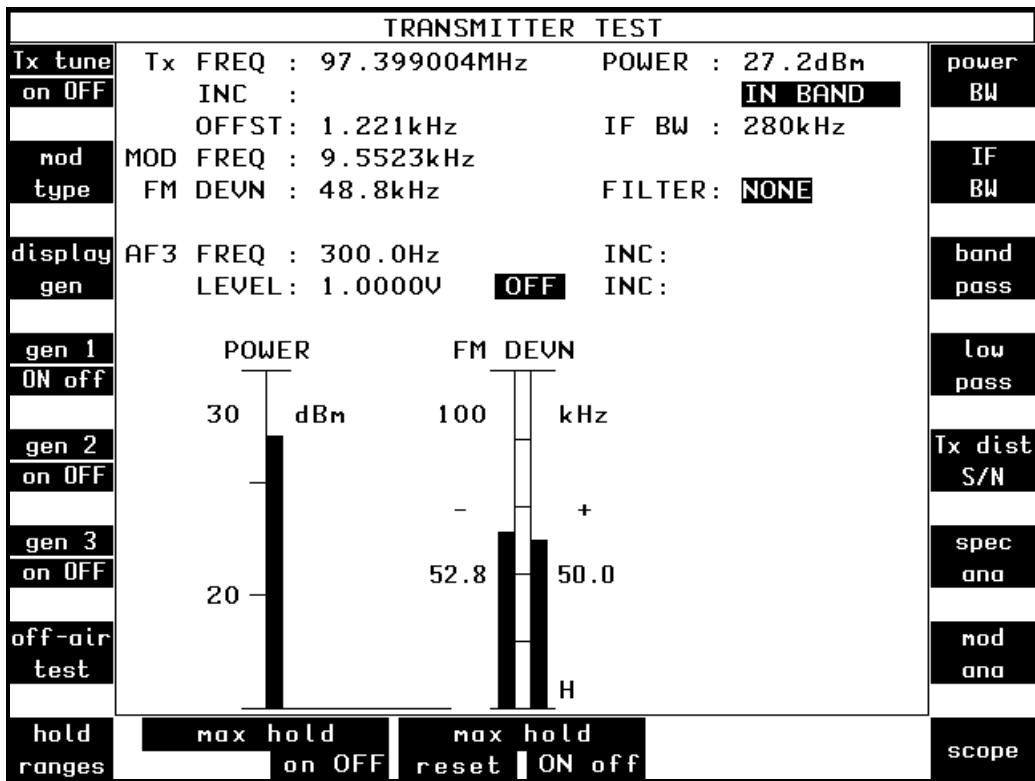

**ILR SHAFTESBURY L179 GOLD RADIO 97.4 MHz**

Fig 5  
B Chain Front Panel

Fig 6  
B Chain Audio Response with Pre-emphasis and FM25 Audio Filter

**ILR SHAFTESBURY L179 GOLD RADIO 97.4 MHz**

Fig 7  
B Chain Peak Programme Deviation