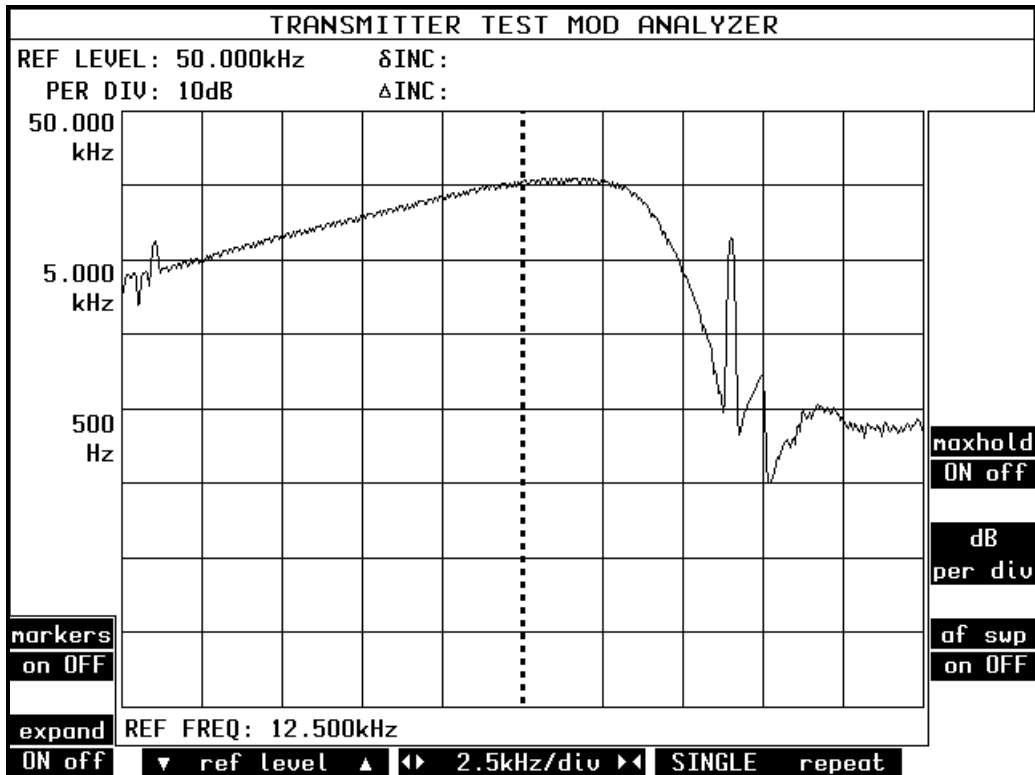

**ILR SHAFTESBURY L179 GOLD RADIO 97.4 MHz**

Fig 5  
B Chain Front Panel

Fig 6  
B Chain Audio Response with Pre-emphasis and FM25 Audio Filter

**ILR SHAFTESBURY L179 GOLD RADIO 97.4 MHz**

Fig 7  
B Chain Peak Programme Deviation