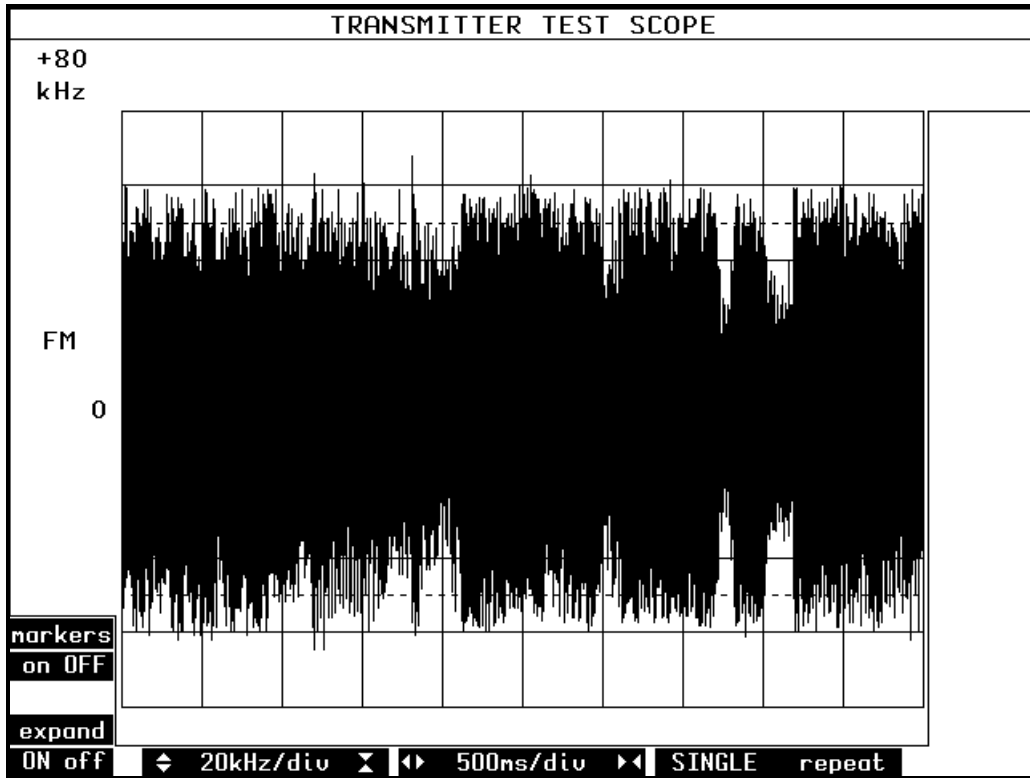

**ILR SHAFTESBURY L179 GOLD RADIO 97.4 MHz**

Fig 5  
B Chain Front Panel

Fig 6  
B Chain Audio Response with Pre-emphasis and FM25 Audio Filter

**ILR SHAFTESBURY L179 GOLD RADIO 97.4 MHz**

Fig 7  
B Chain Peak Programme Deviation