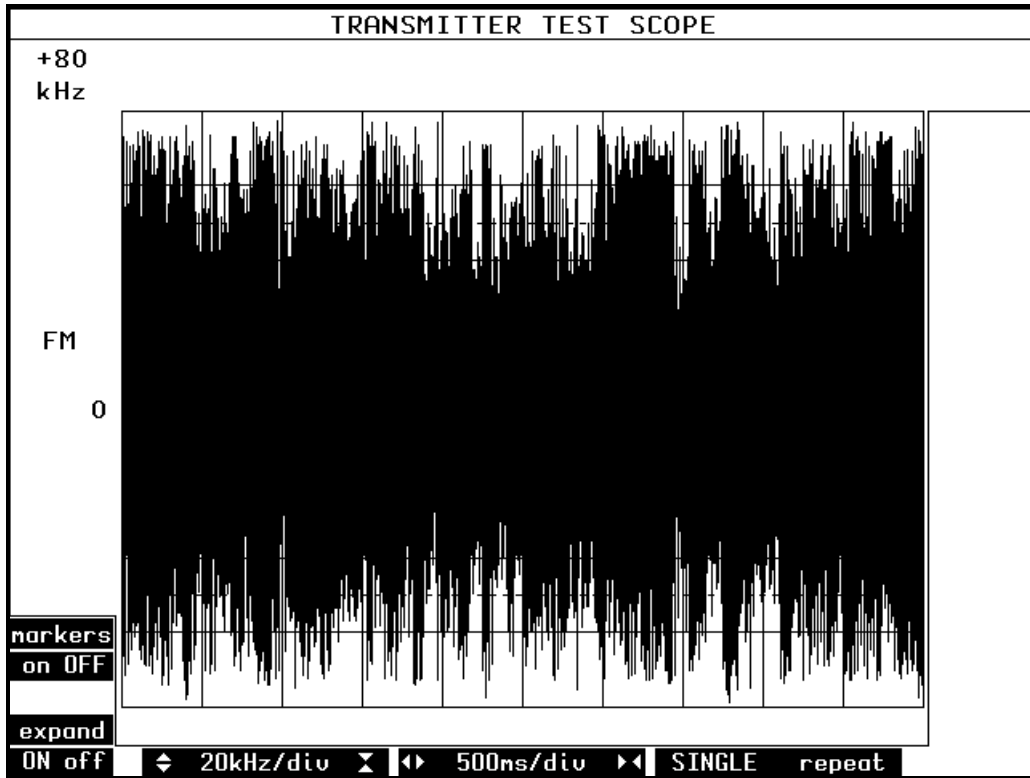

**ILR SHAFTESBURY L179 GOLD RADIO 97.4 MHz**

Fig 1  
A Chain Front Panel

Fig 2  
A Chain Audio Response

**ILR SHAFTESBURY L179 GOLD RADIO 97.4 MHz**

Fig 3  
Peak Programme Deviation

Fig 4  
Spectral Occupancy

**ILR SHAFTESBURY L179 GOLD RADIO 97.4 MHz**

Fig 5  
B Chain Front Panel

Fig 6  
B Chain Audio Response with Pre-emphasis and FM25 Audio Filter

**ILR SHAFTESBURY L179 GOLD RADIO 97.4 MHz**

Fig 7  
B Chain Peak Programme Deviation