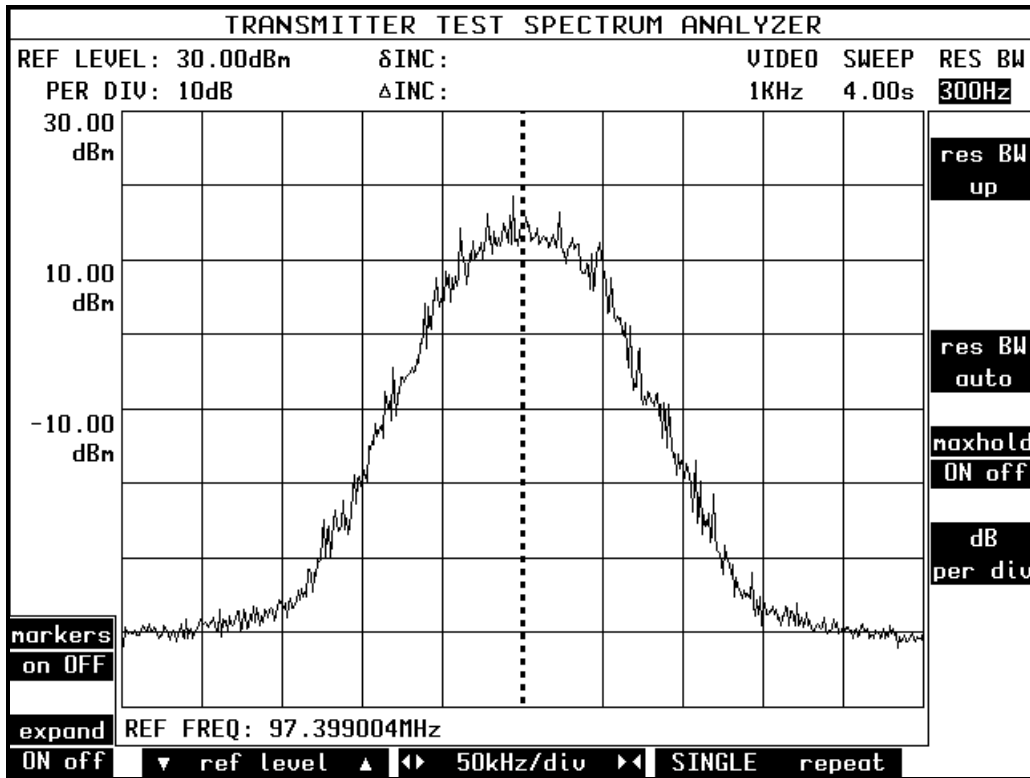

**ILR SHAFTESBURY L179 GOLD RADIO 97.4 MHz**

Fig 1  
A Chain Front Panel

Fig 2  
A Chain Audio Response

**ILR SHAFTESBURY L179 GOLD RADIO 97.4 MHz**

Fig 3  
Peak Programme Deviation

Fig 4  
Spectral Occupancy

**ILR SHAFTESBURY L179 GOLD RADIO 97.4 MHz**

Fig 5  
B Chain Front Panel

Fig 6  
B Chain Audio Response with Pre-emphasis and FM25 Audio Filter

**ILR SHAFTESBURY L179 GOLD RADIO 97.4 MHz**

Fig 7  
B Chain Peak Programme Deviation