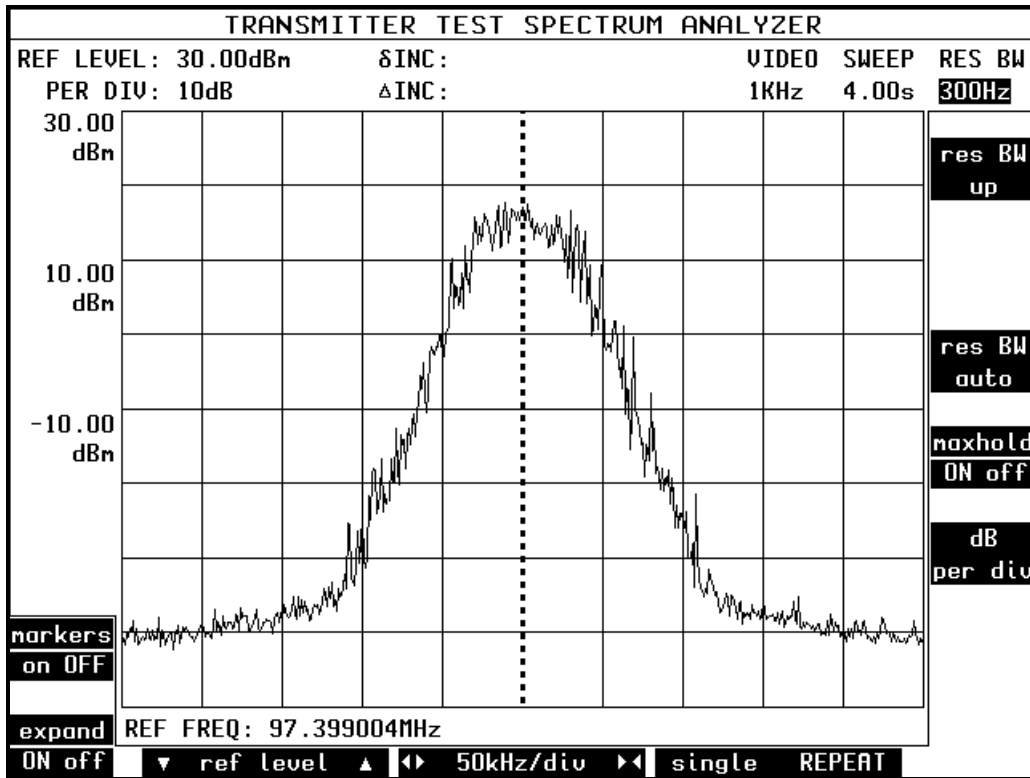

**ILR SHAFTESBURY L179 GOLD RADIO 97.4 MHz**

Fig 5  
B Chain Front Panel

Fig 6  
B Chain Audio Response with Pre-emphasis and FM25 Audio Filter

**ILR SHAFTESBURY L179 GOLD RADIO 97.4 MHz**

Fig 7  
B Chain Peak Programme Deviation